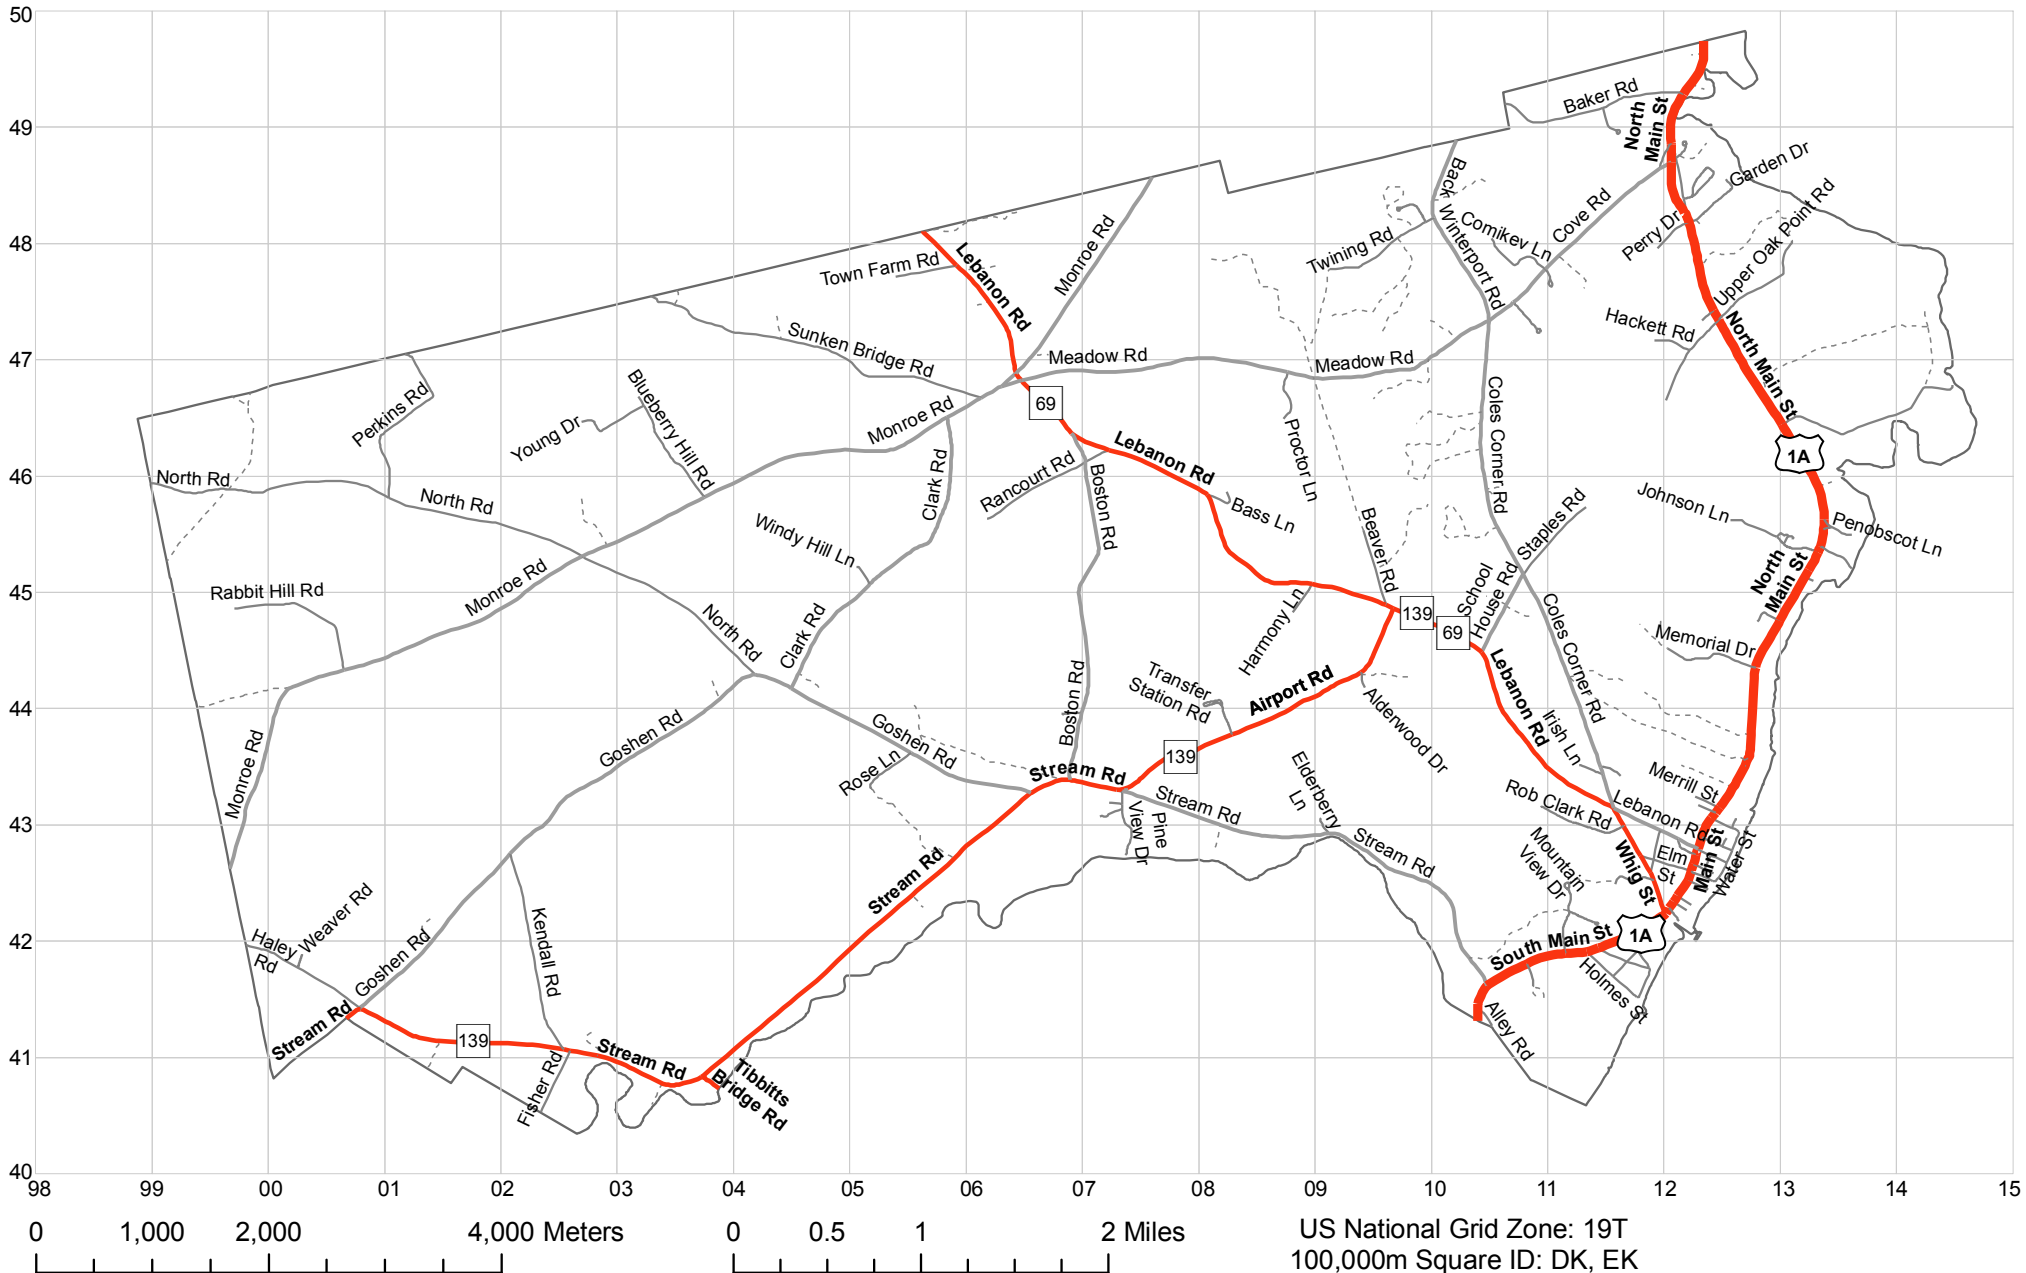

Road Map

Town of Winterport, Waldo County, Maine

Map created by Jake Weisberg for the Waldo County Emergency Management Agency.
 Data sourced from the Maine office of GIS, DeLorme Maine Atlas and Gazetteer, and local knowledge.
 This version published 8-17-2009