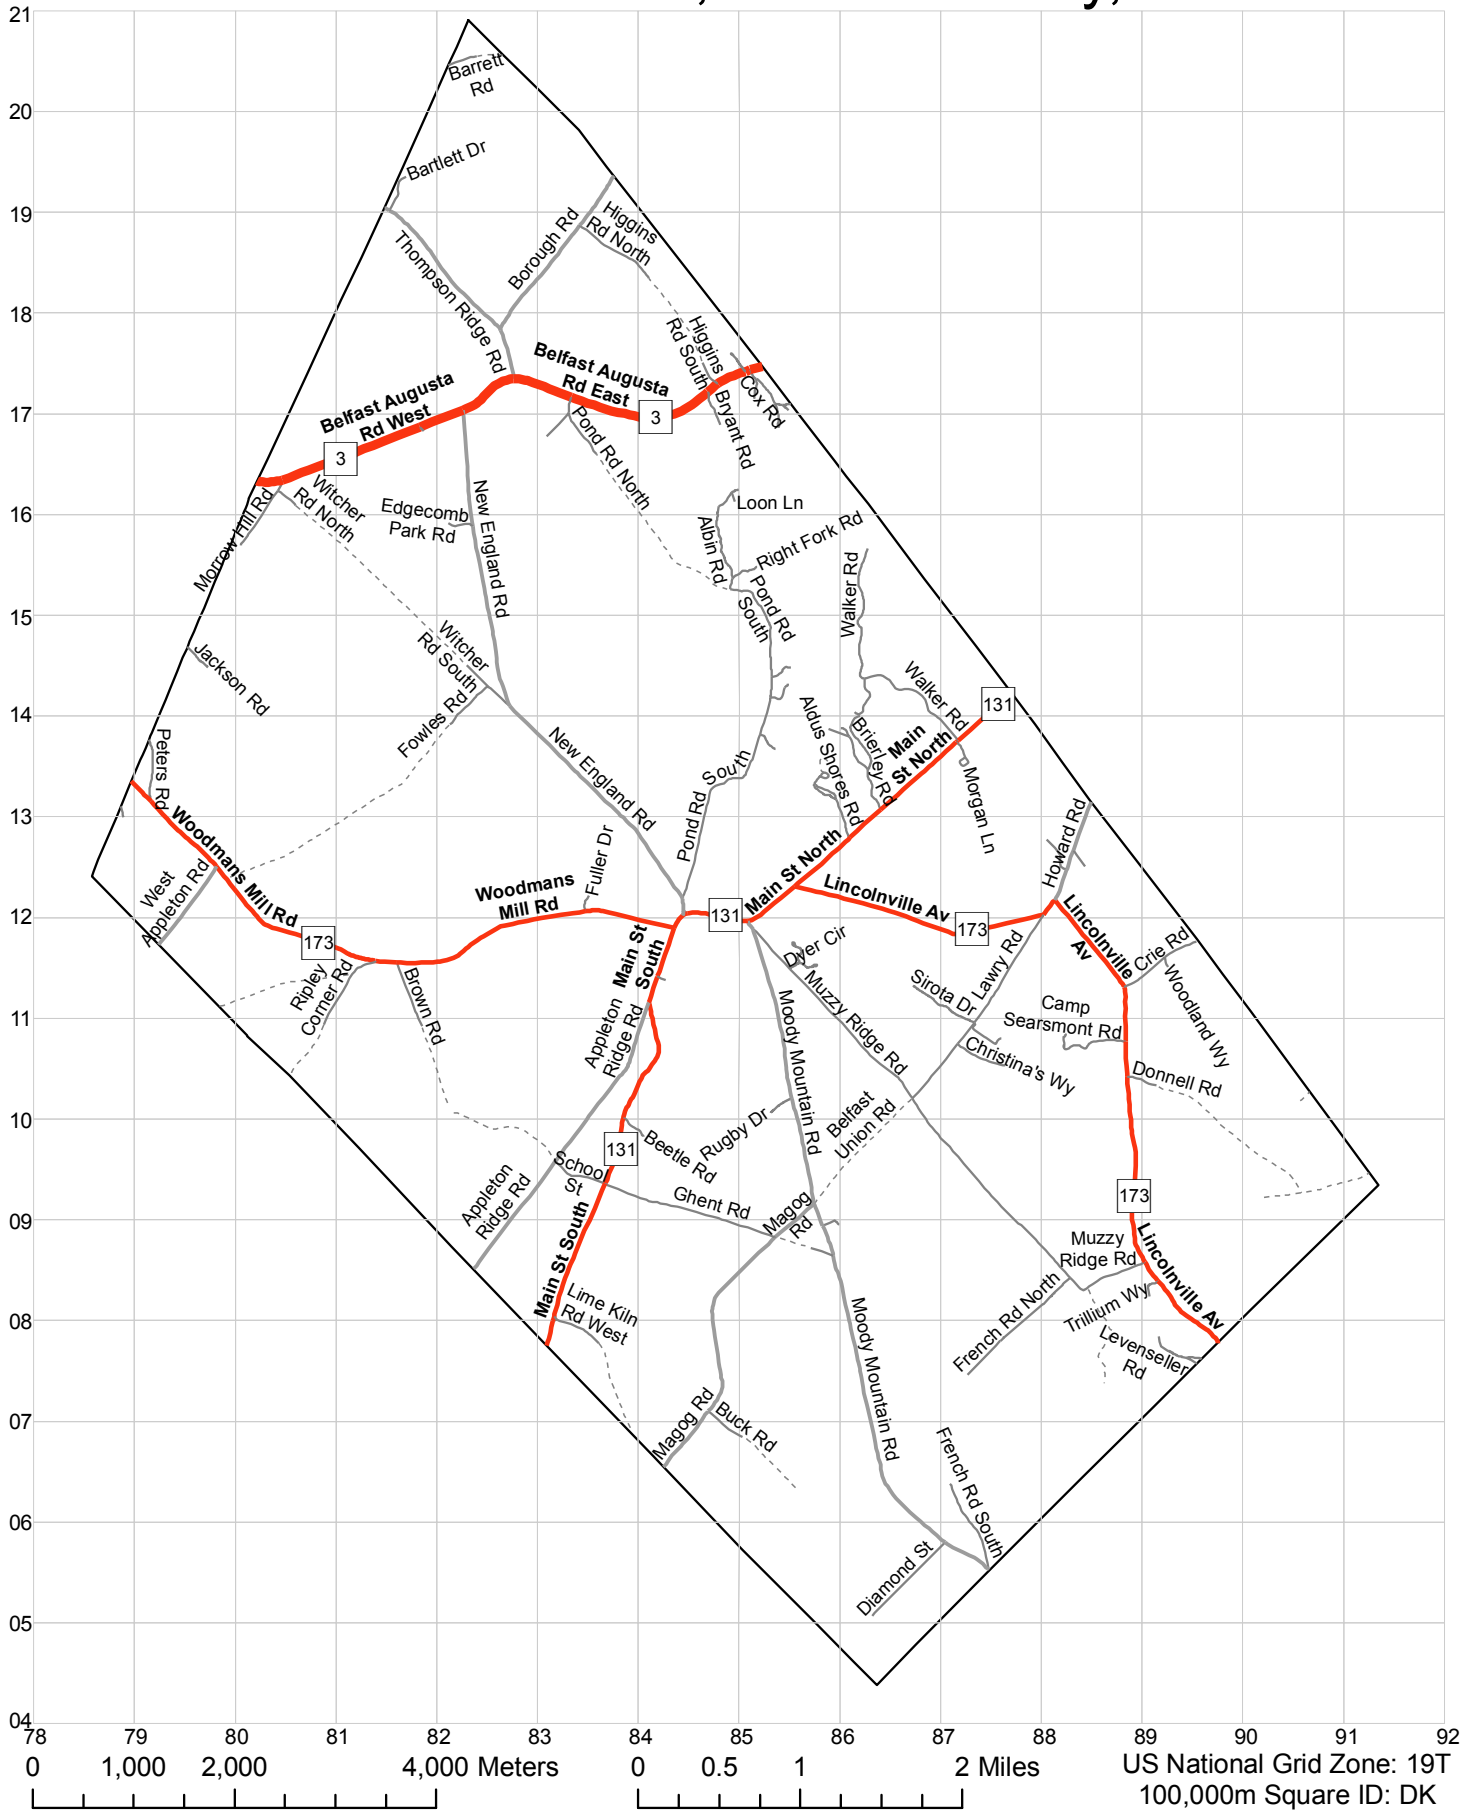

Road Map

Town of Searsmont, Waldo County, Maine

Map created by Jake Weisberg for the Waldo County Emergency Management Agency.
 Data sourced from the Maine office of GIS, DeLorme Maine Atlas and Gazetteer, and local knowledge.
 This version published 8-14-2009