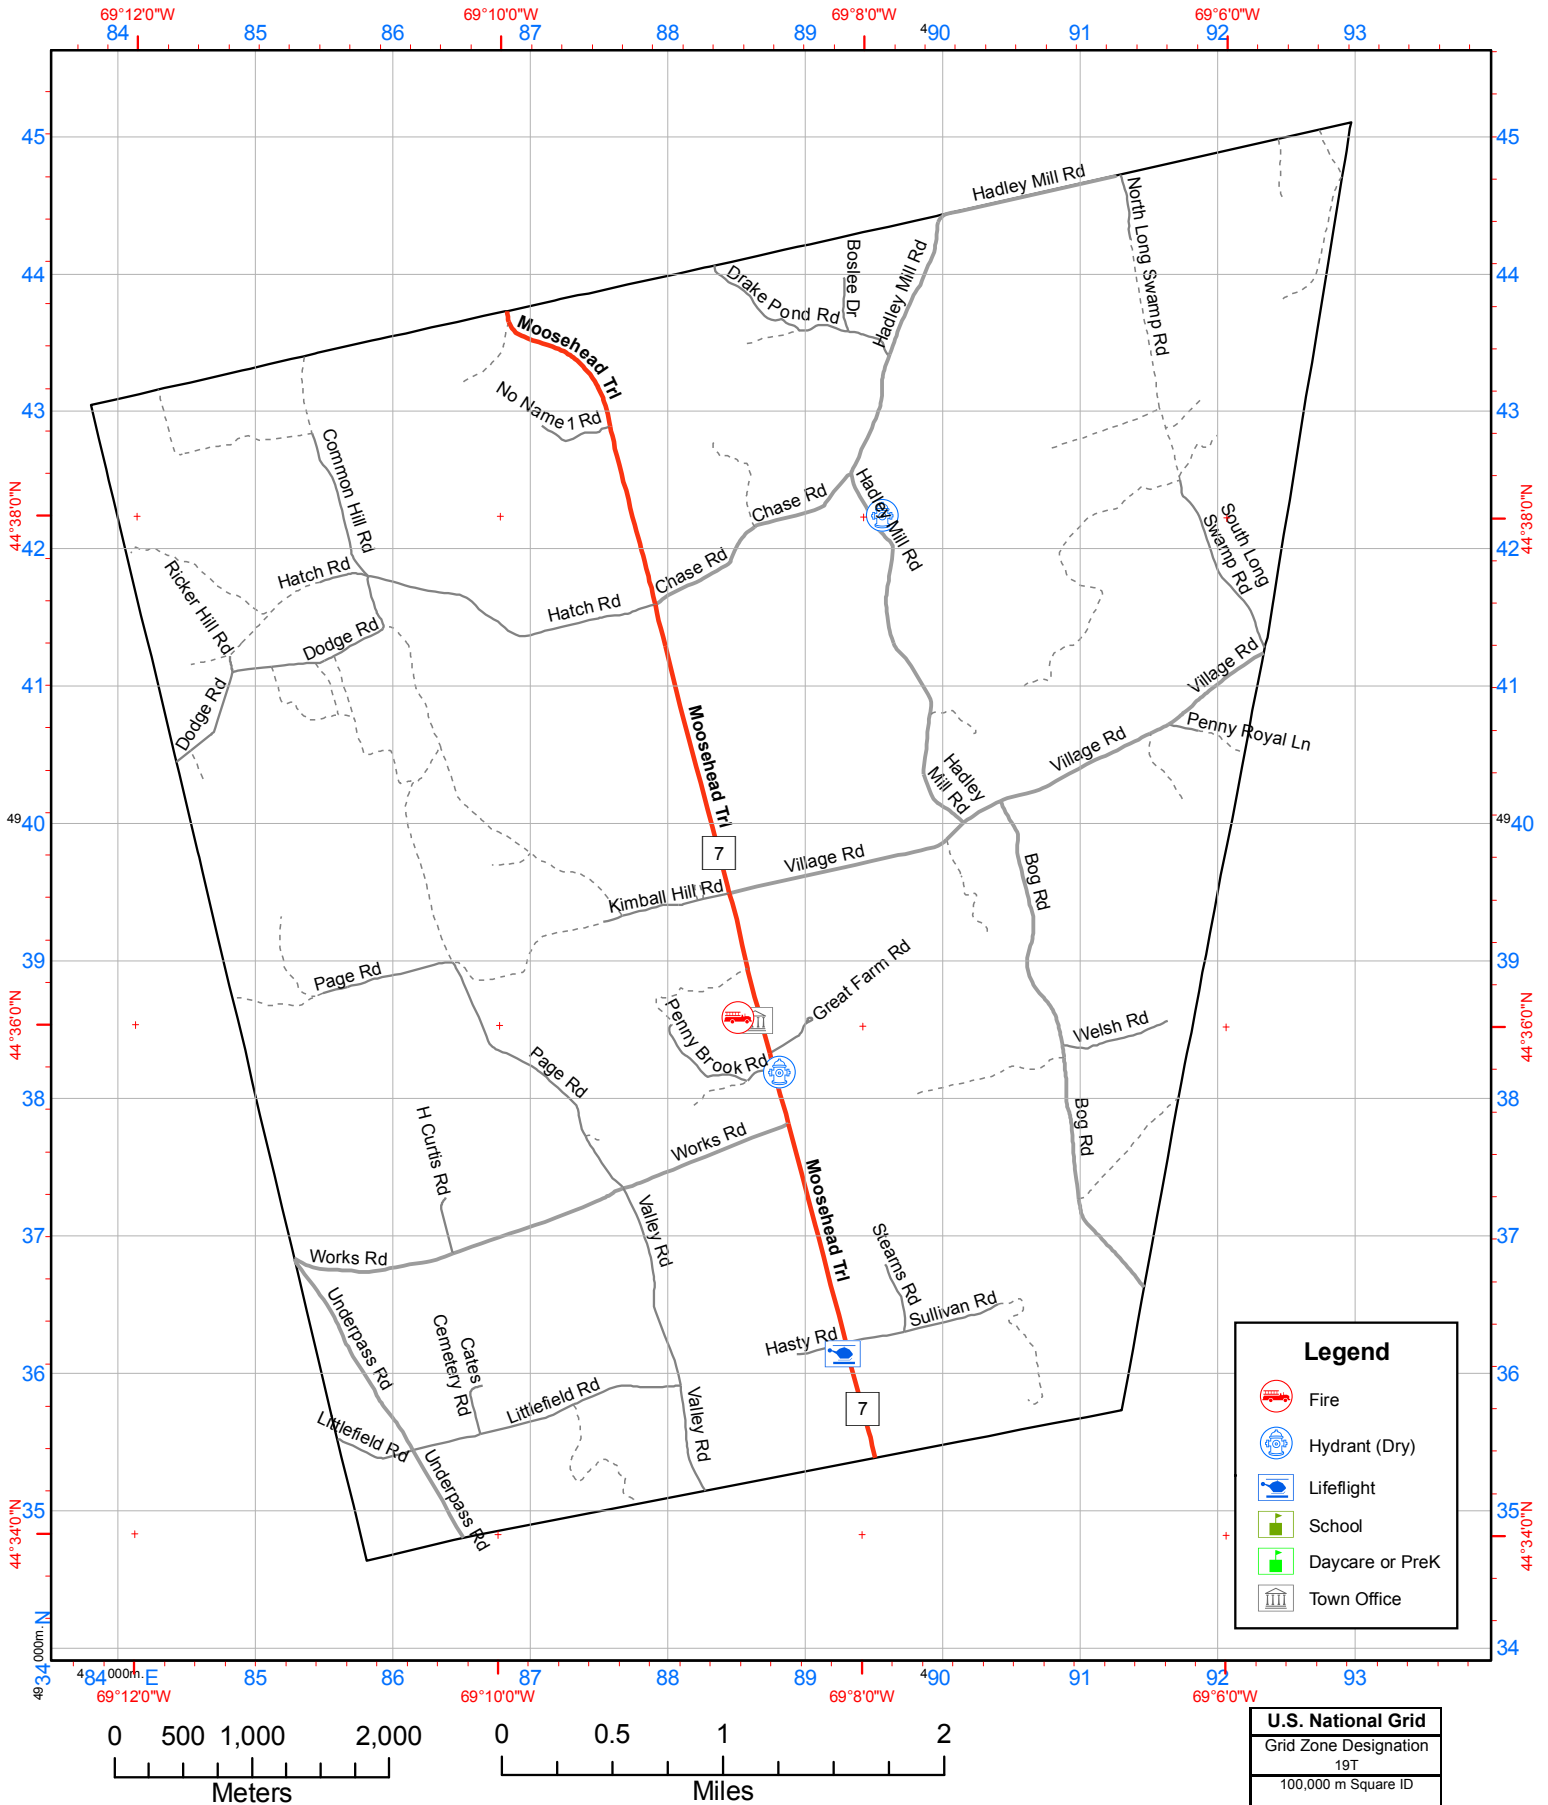

Road Map

Town of Jackson, Waldo County, Maine

Map created by Jake Weisberg for the Waldo County Emergency Management Agency.
 Data sourced from the Maine office of GIS, DeLorme Maine Atlas and Gazetteer, and local knowledge.
 This version published 8-13-2009. Revised by Rob Hoey, 8 Aug 2013