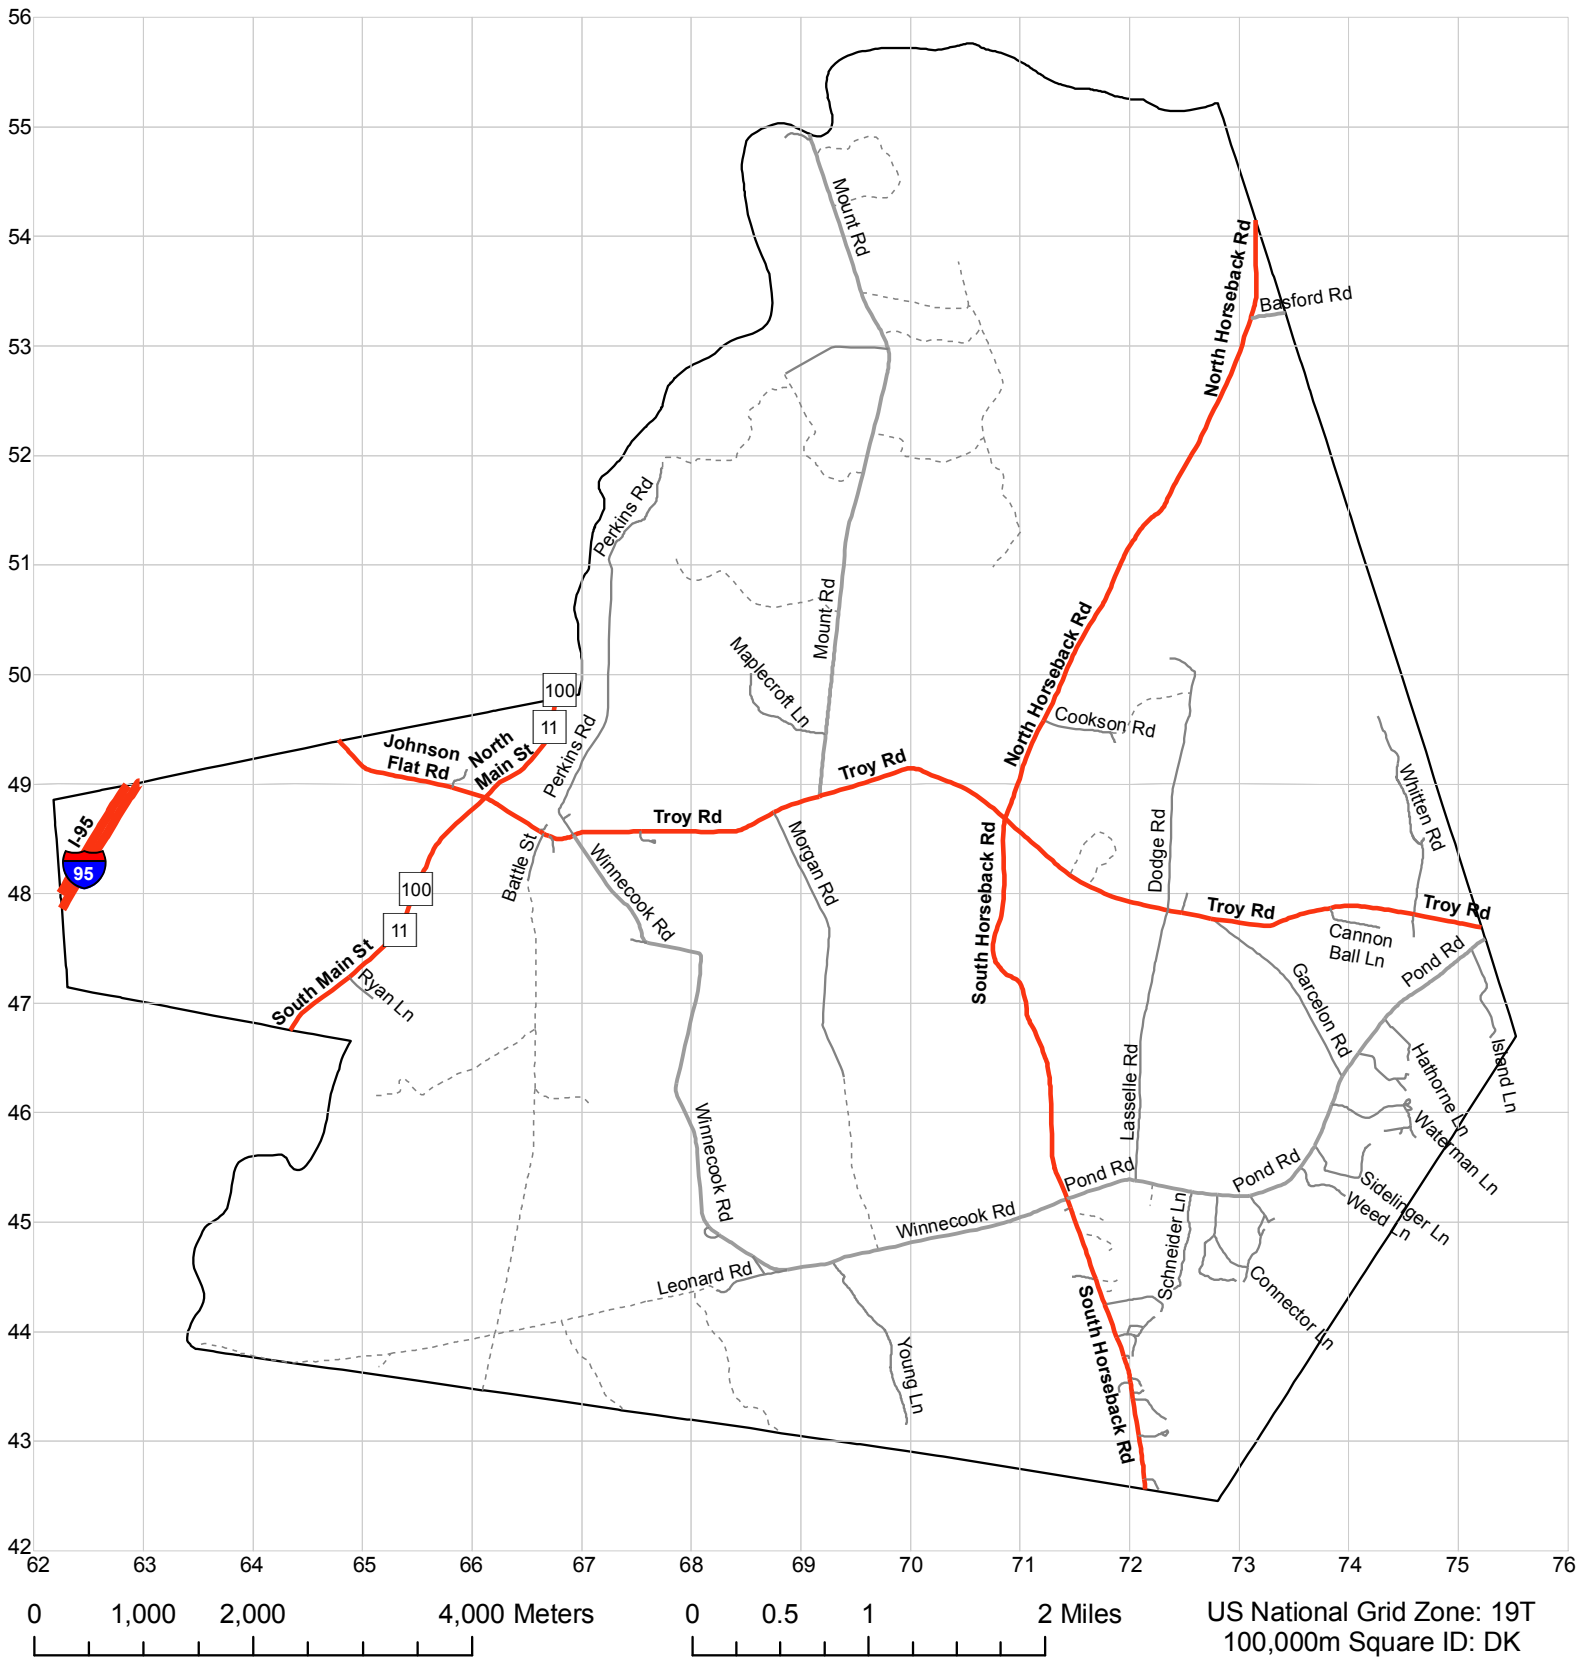

Road Map

Town of Burnham, Waldo County, Maine

Map created by Jake Weisberg for the Waldo County Emergency Management Agency.
Data sourced from the Maine office of GIS, DeLorme Maine Atlas and Gazetteer, and local knowledge.
This version published 8-12-2009