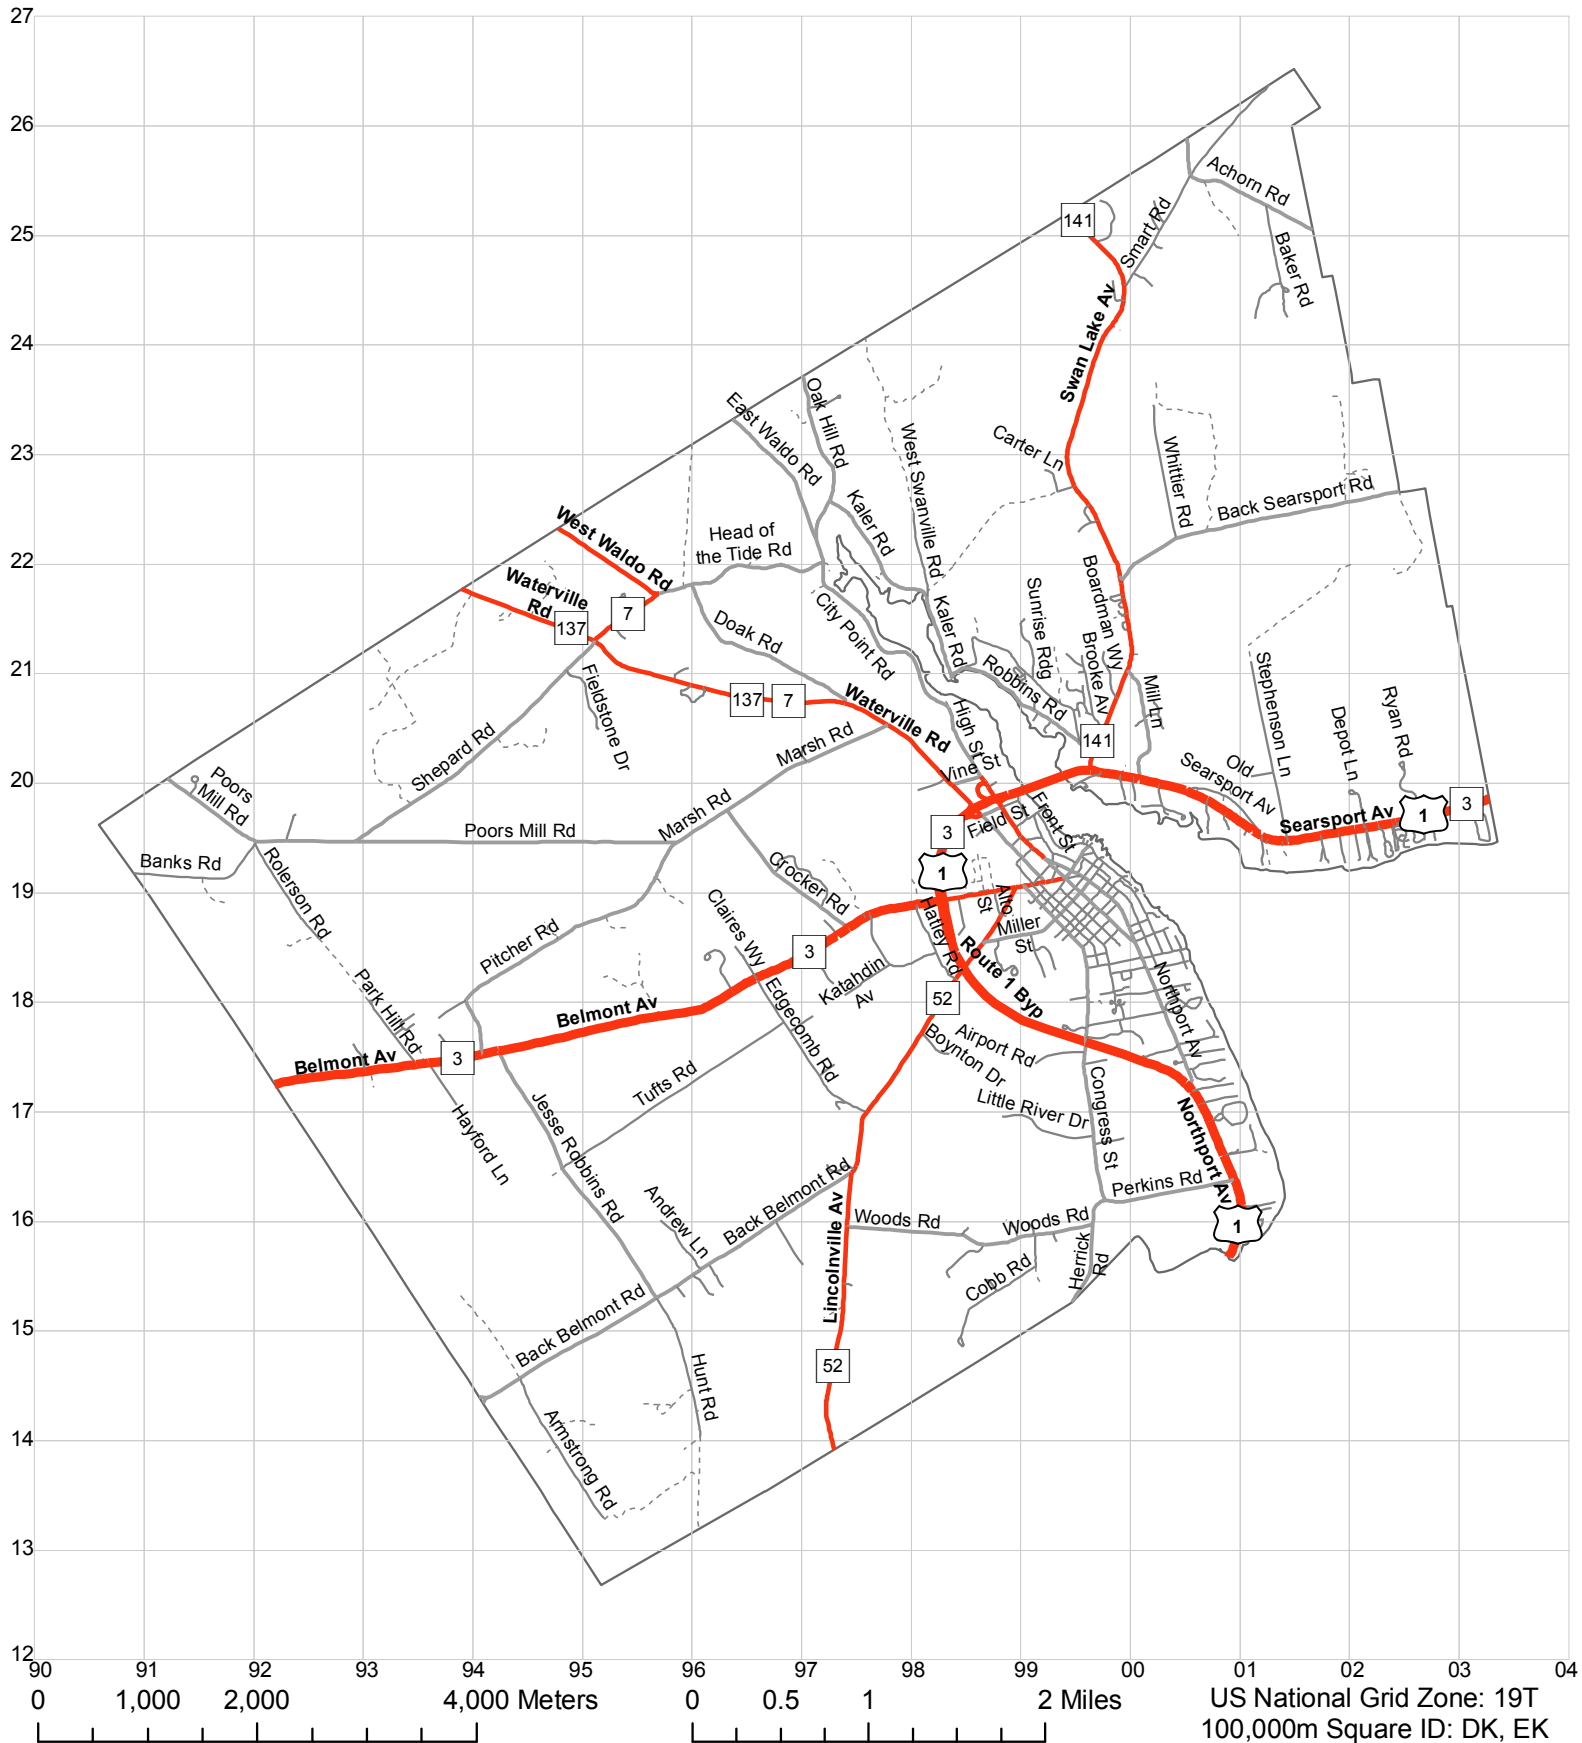

Road Map

City of Belfast, Waldo County, Maine

Map created by Jake Weisberg for the Waldo County Emergency Management Agency.
 Data sourced from the Maine office of GIS, DeLorme Maine Atlas and Gazetteer, and local knowledge.
 This version published 8-12-2009